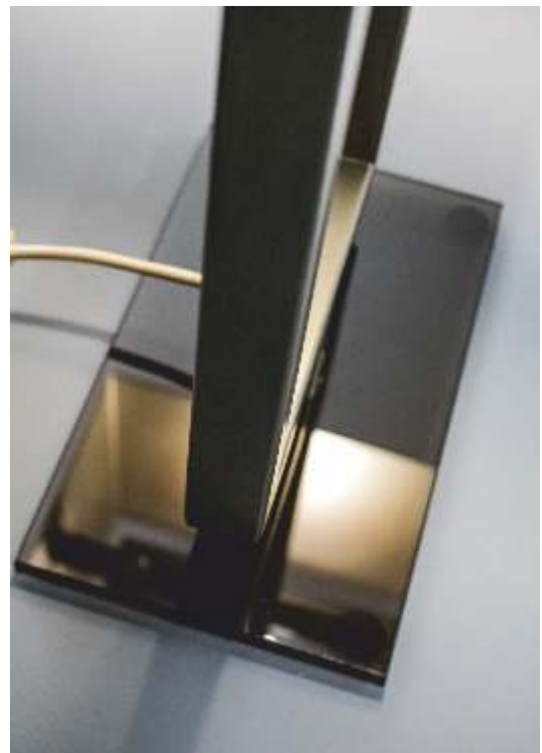

+

AURA TLX : TABLE LAMP : LIGHT BRONZE

FRAME: METAL POWDER-COATED
STAND AND COVER: GLASS BLACK BRONZE
ALTERNATIVELY. METAL POWDER-COATED
ILLUMINANT: E27 LED OR HALOGEN BULB
DIMENSIONS (W x D x H): 400 x 400 x 680 mm
ALSO AVAILABLE AS OUTDOOR VERSION